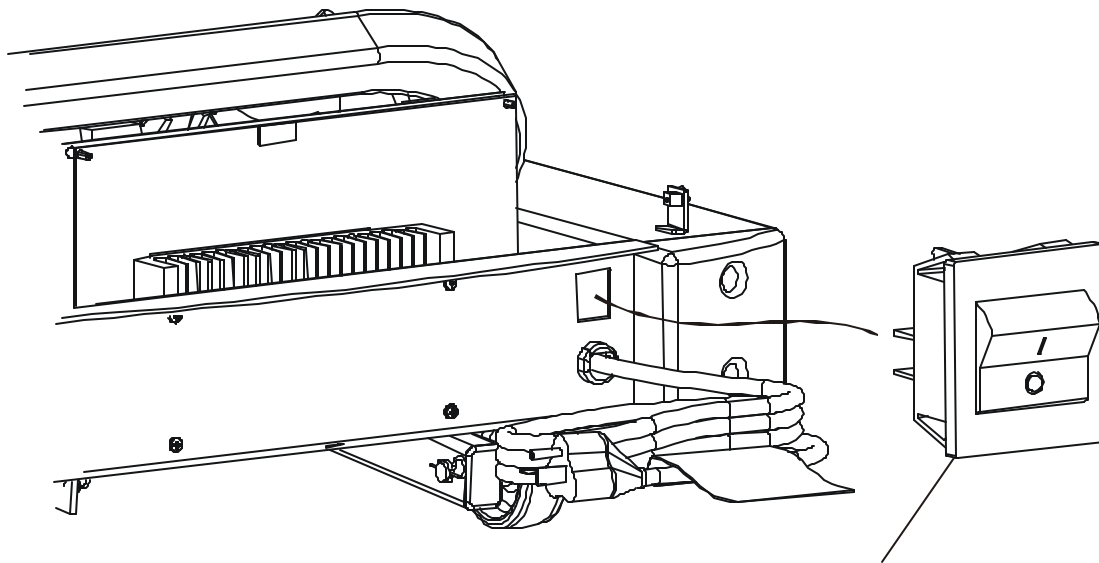

ON/OFF Switch
0017-00032-0198